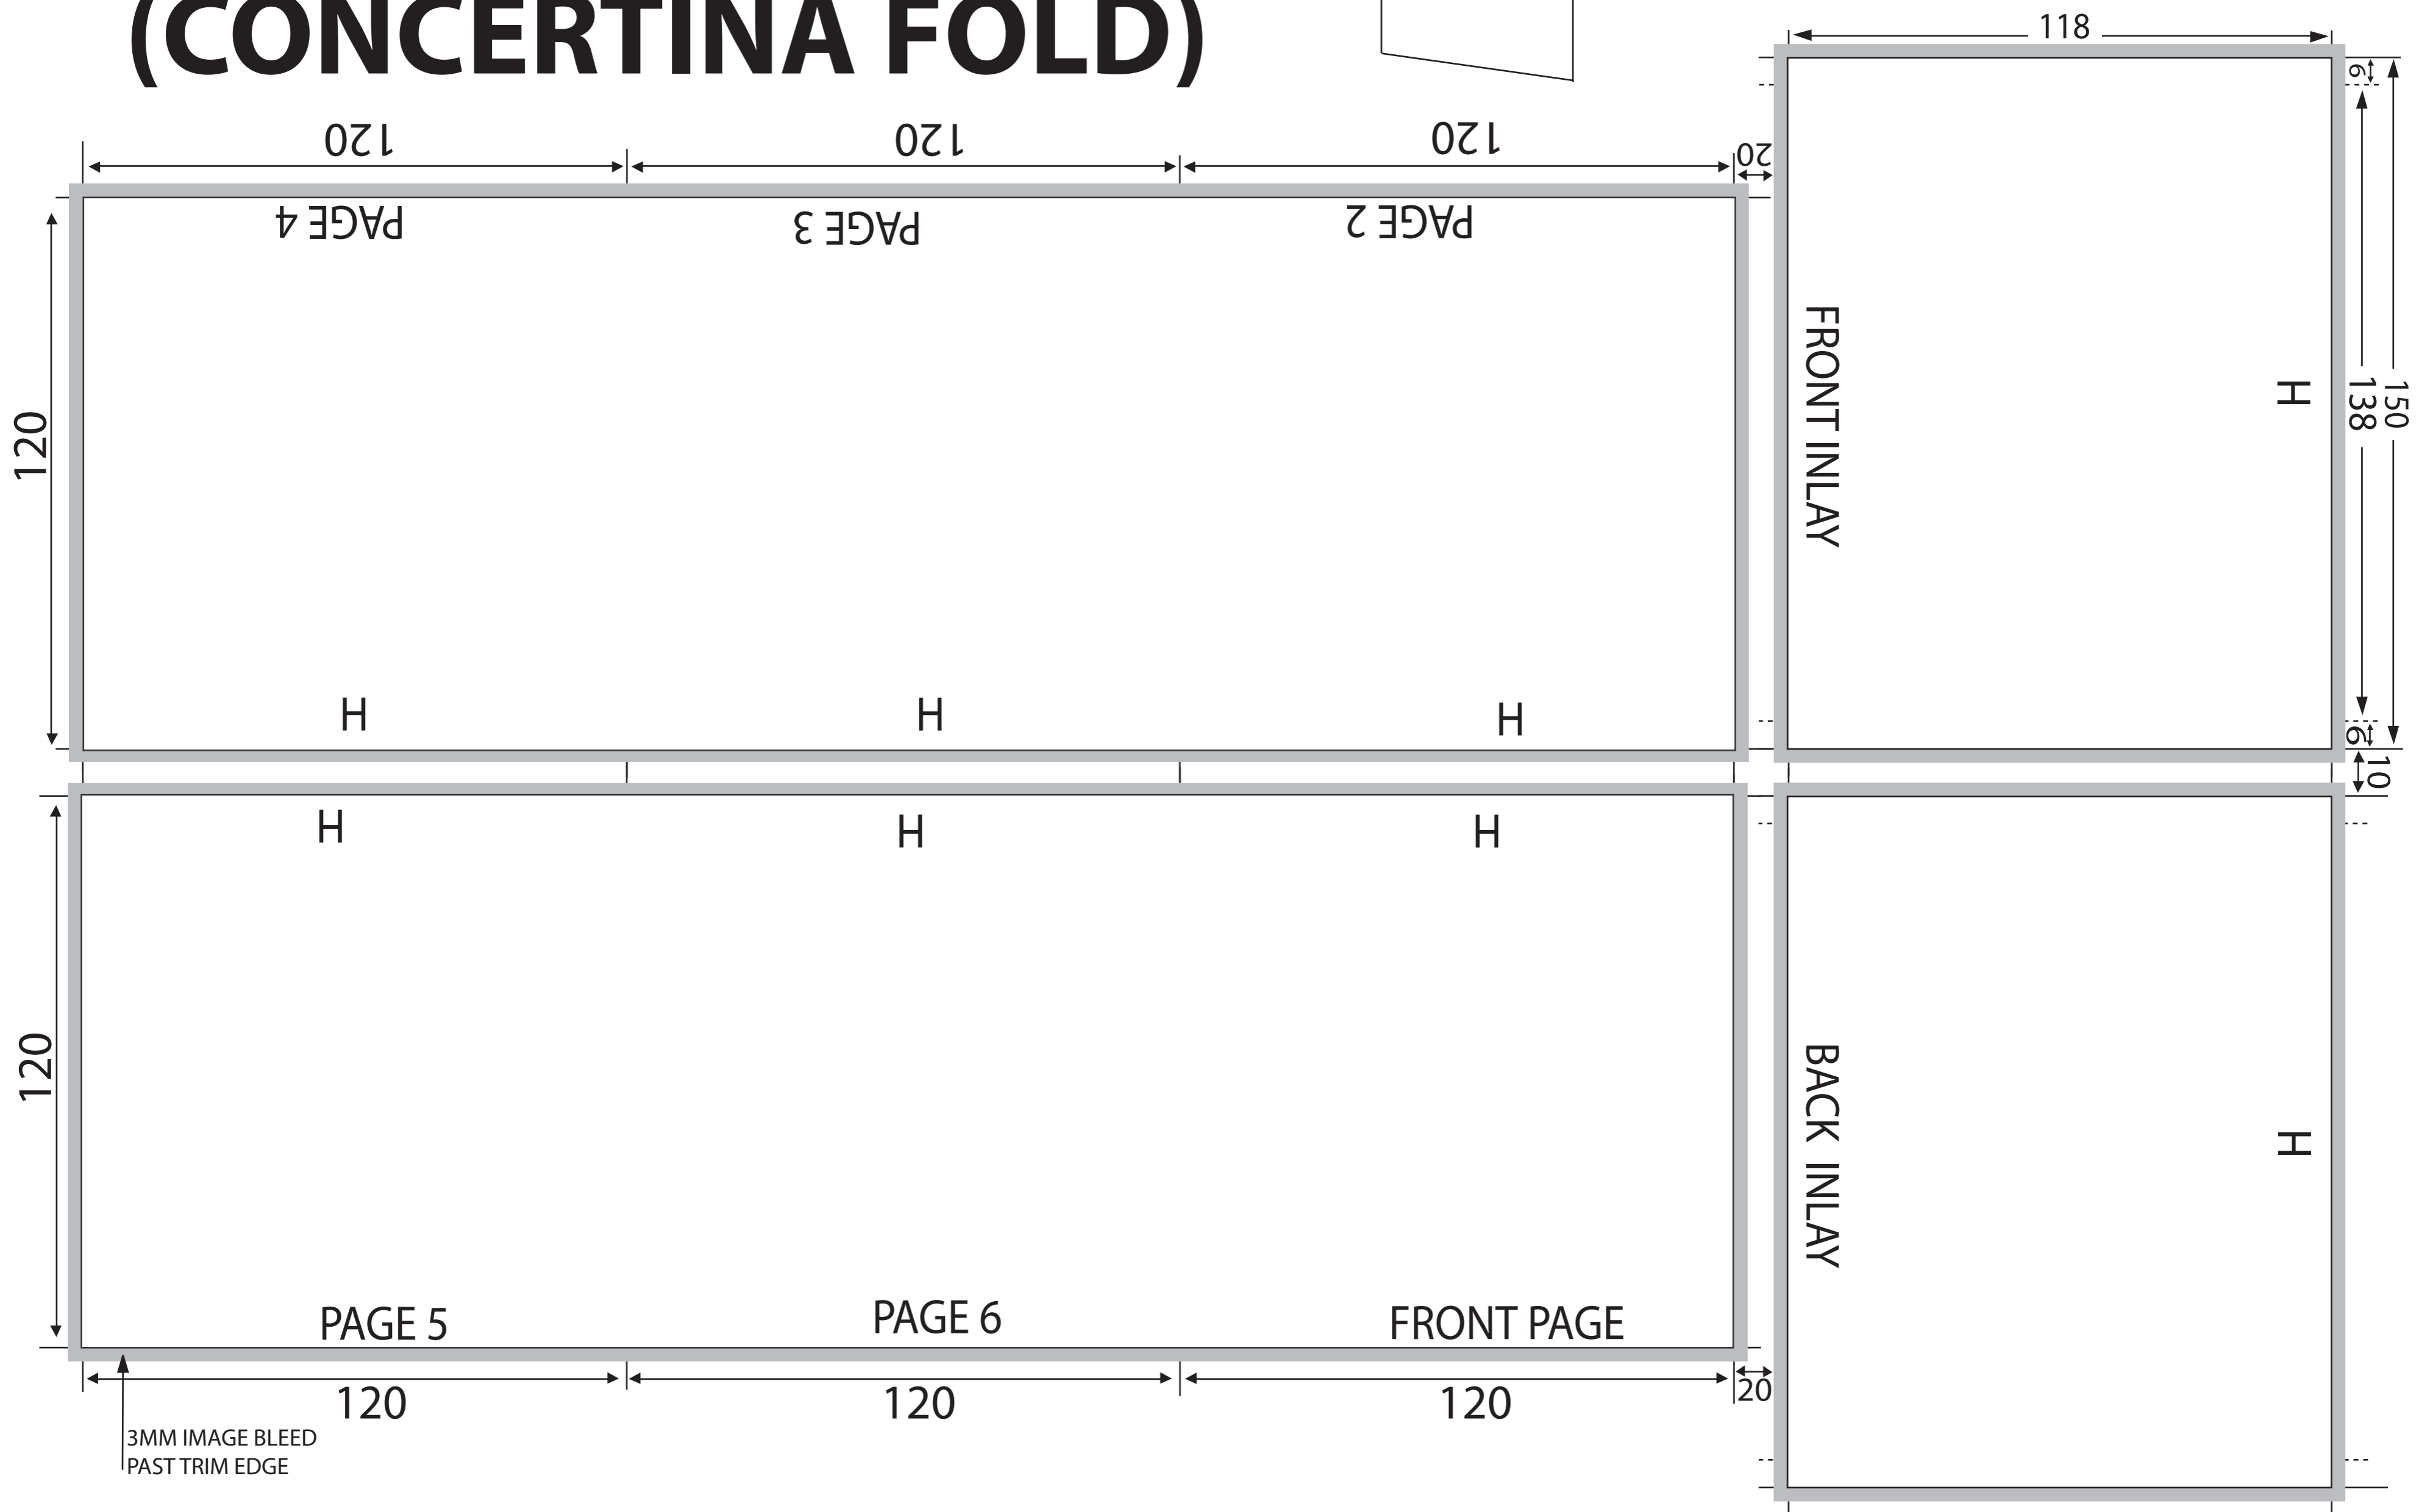

6PP BOOKLET & INLAY (CONCERTINA FOLD)

3MM IMAGE BLEED
PAST TRIM EDGE